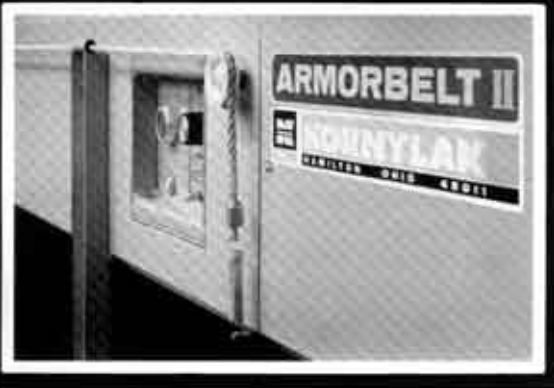

ARMORBELT II

AN OSHA INSPIRED BELT CONVEYOR

**TOTALLY ENCLOSED BODY
INTERNAL DRIVE
VARIABLE, REVERSIBLE SPEED
NO-PINCH-POINT METAL BELT
SELF TRACKING**