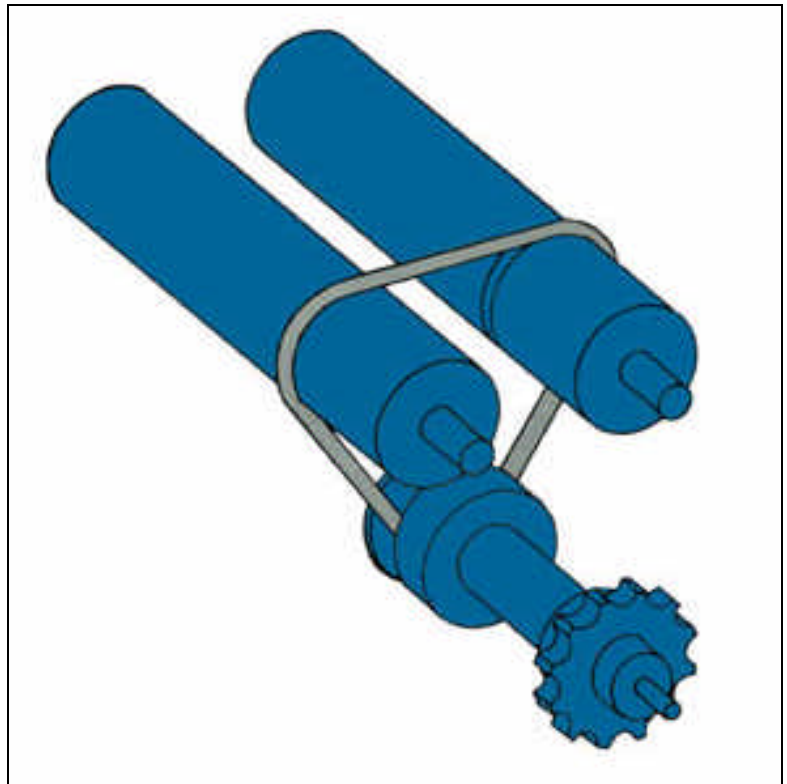

# TWISTLESS SHAFTLESS

- **POSITIVE DRIVE**  
1 TO 3000 LBS
- **LOW MAINTENANCE**  
Easy Replaceability  
Extended Belt Life
- **INTERCHANGEABILITY**  
Belt, Line Shaft, Chain
- **FLEXIBILITY**  
Transfers (UBT, Transwheel)  
Lifts, Spurs, Curves